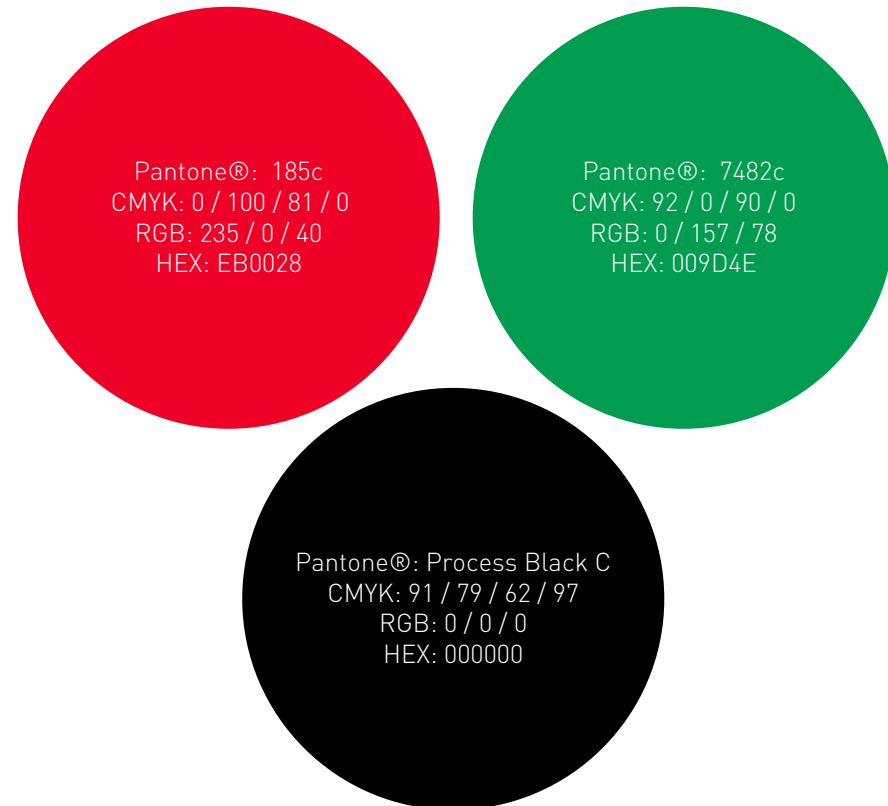

CMYK (full colour)

RGB (For digital applications)

BW (limited print processes)

It is very important that these Marks are reproduced in full, and exactly as shown, with no colour variations, reversals, crops or distortions.

Full Colour Standard - Contained (CMYK)
File: Pro-Rugby-Logo-full-col-CMYK.eps

- Production Process:
- CMYK process print

Full Colour Standard - Contained (RGB)
File: Pro-Rugby-Logo-full-col-RGB-300dpi.png

- Production Process:
- Web Application
 - On Screen
 - Mobile Devices

Mono Standard - Contained (Black/White)
File: Pro-Rugby-Logo-mono.eps

- Production Process:
- Screen Printing
 - Vinyl Cut

Colour Palettes

A colour palette has been developed for the Pro Rugby Wales mark and brand identity.

PANTONE®, CMYK, RGB and Hex Code references are shown here.

The colours that appear on your screen or that you print from your computer may not accurately represent the colours.